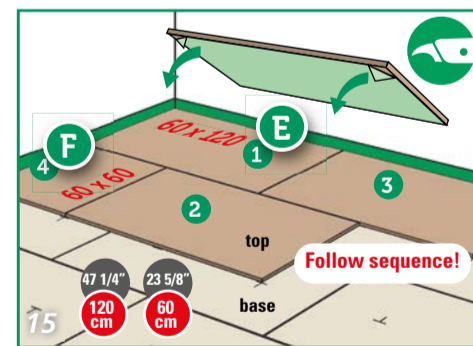

FINISHING

PLACE FLOORCOVERING WITHIN 48 HOURS