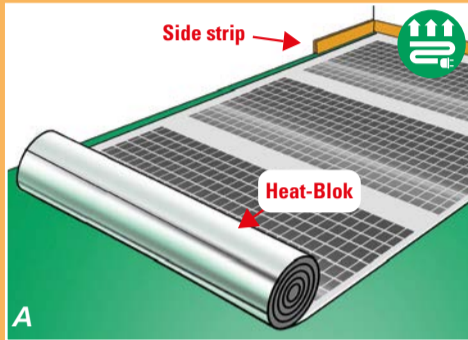

ELECTRICAL FLOOR HEATING