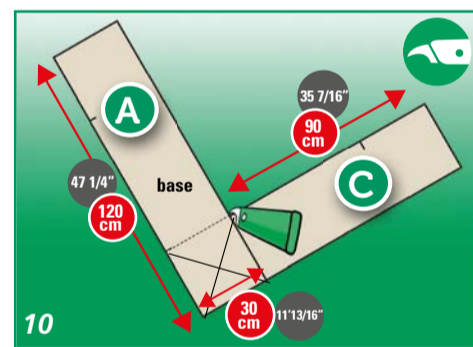

FINISHING

PLACE FLOORCOVERING WITHIN 48 HOURS