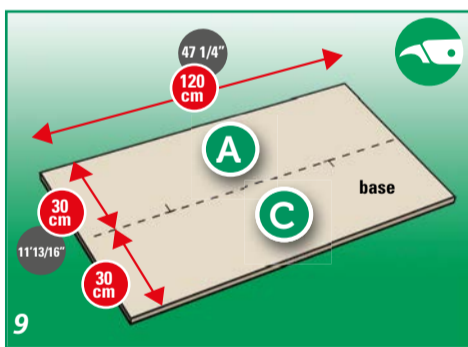

FINISHING

PLACE FLOORCOVERING WITHIN 48 HOURS