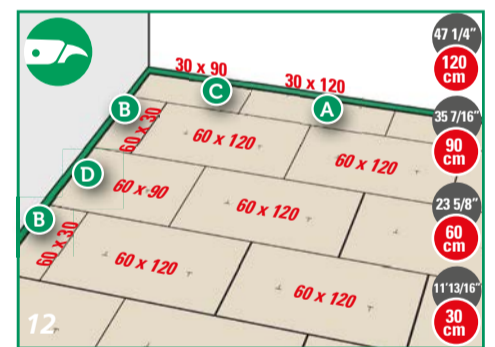

FINISHING

PLACE FLOORCOVERING WITHIN 48 HOURS