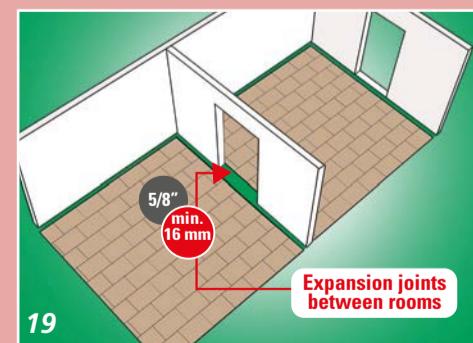

FINISHING

PLACE FLOORCOVERING WITHIN 48 HOURS