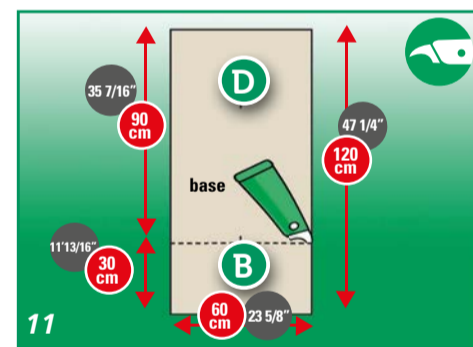

FINISHING

PLACE FLOORCOVERING WITHIN 48 HOURS