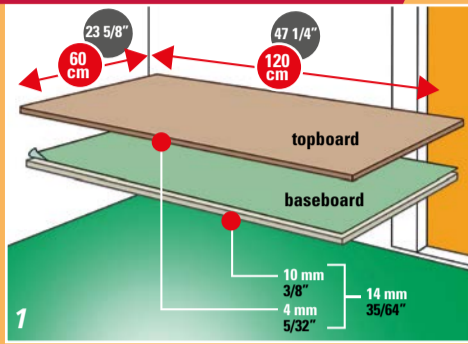

FITTING INSTRUCTIONS

FLOOR PREPARATION