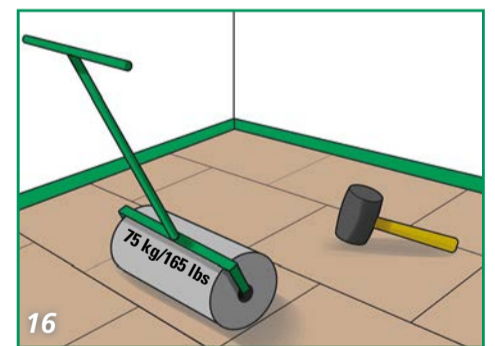

FITTING INSTRUCTIONS

FLOOR PREPARATION

ACCLIMATIZE 24 HOURS IN ADVANCE

ELECTRICAL FLOOR HEATING

ELECTRICAL FLOOR HEATING

WATER UNDERFLOOR HEATING

WATER UNDERFLOOR HEATING

FITTING INSTRUCTIONS