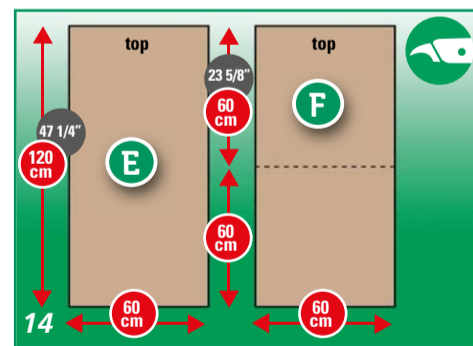

FINISHING

PLACE FLOORCOVERING WITHIN 48 HOURS