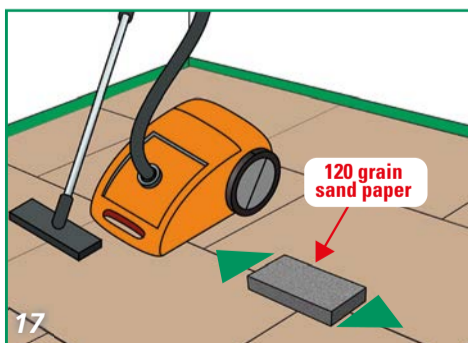

FITTING INSTRUCTIONS

FLOOR PREPARATION

ACCLIMATIZE 24 HOURS IN ADVANCE

ELECTRICAL FLOOR HEATING

ELECTRICAL FLOOR HEATING

WATER UNDERFLOOR HEATING

WATER UNDERFLOOR HEATING

FITTING INSTRUCTIONS

FINISHING

PLACE FLOORCOVERING WITHIN 48 HOURS